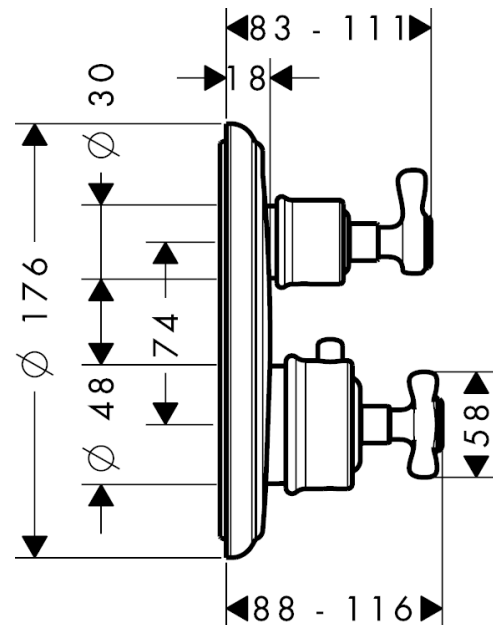

AXOR Montreux

Thermostat for concealed installation with cross handle and shut-off valve

Surfaces: **Chrome** Article Number: **16800000**

Description

product features

- 1 outlet
- flow rate at 3 bar: 26 l/min
- thermostat cartridge, ceramic valves 90°
- min. operating pressure: 1 bar
- max. operating pressure: 10 bar
- safety lock at 40° C
- temperature limitation adjustable
- non-return valve
- with silencer
- connection type: basic set

Product image

Scale drawing

Flowchart